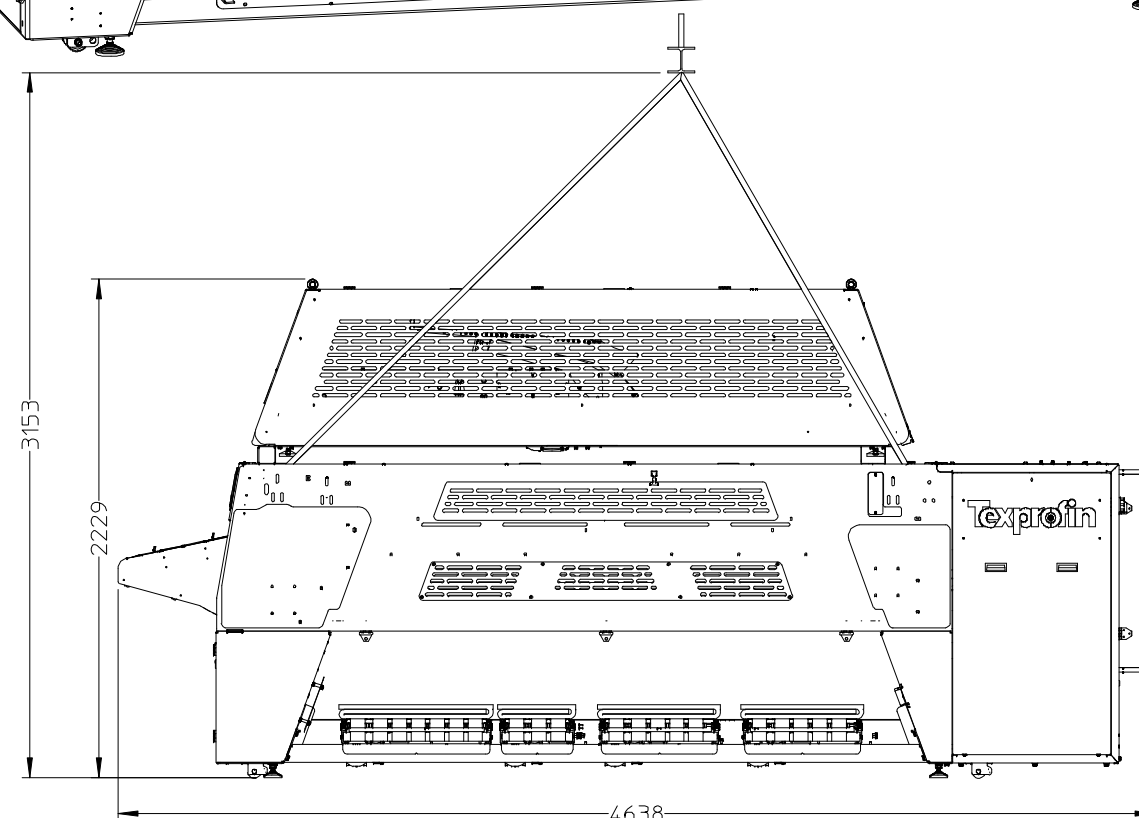

Long version 2.5m

Texprofin
High performance solutions

Units:
mm